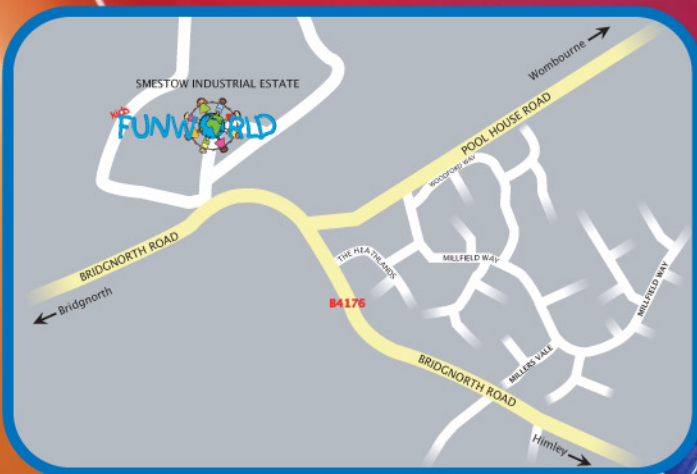

How to find us...

Kids Funworld Ltd . Smestow Bridge Industrial Estate . Bridgnorth Road . Wombourne
South Staffordshire . WV5 8AY

Health & Safety...

- Please ensure that you arrive promptly so that your child does not miss any of the fun!
- We recommend that arms and legs are covered. Children must remove spectacles, jewellery and sharp objects, including badges, before entering the playframe. No food, drink or chewing gum may be consumed in the play area.
- The management do not accept any responsibility for property lost or damaged on the premises.

Should you wish to book a party
of your own please telephone

01902 895520

e:info@kidsfunworld.co.uk - w:www.kidsfunworld.co.uk

How to find us...

Kids Funworld Ltd . Smestow Bridge Industrial Estate . Bridgnorth Road . Wombourne
South Staffordshire . WV5 8AY